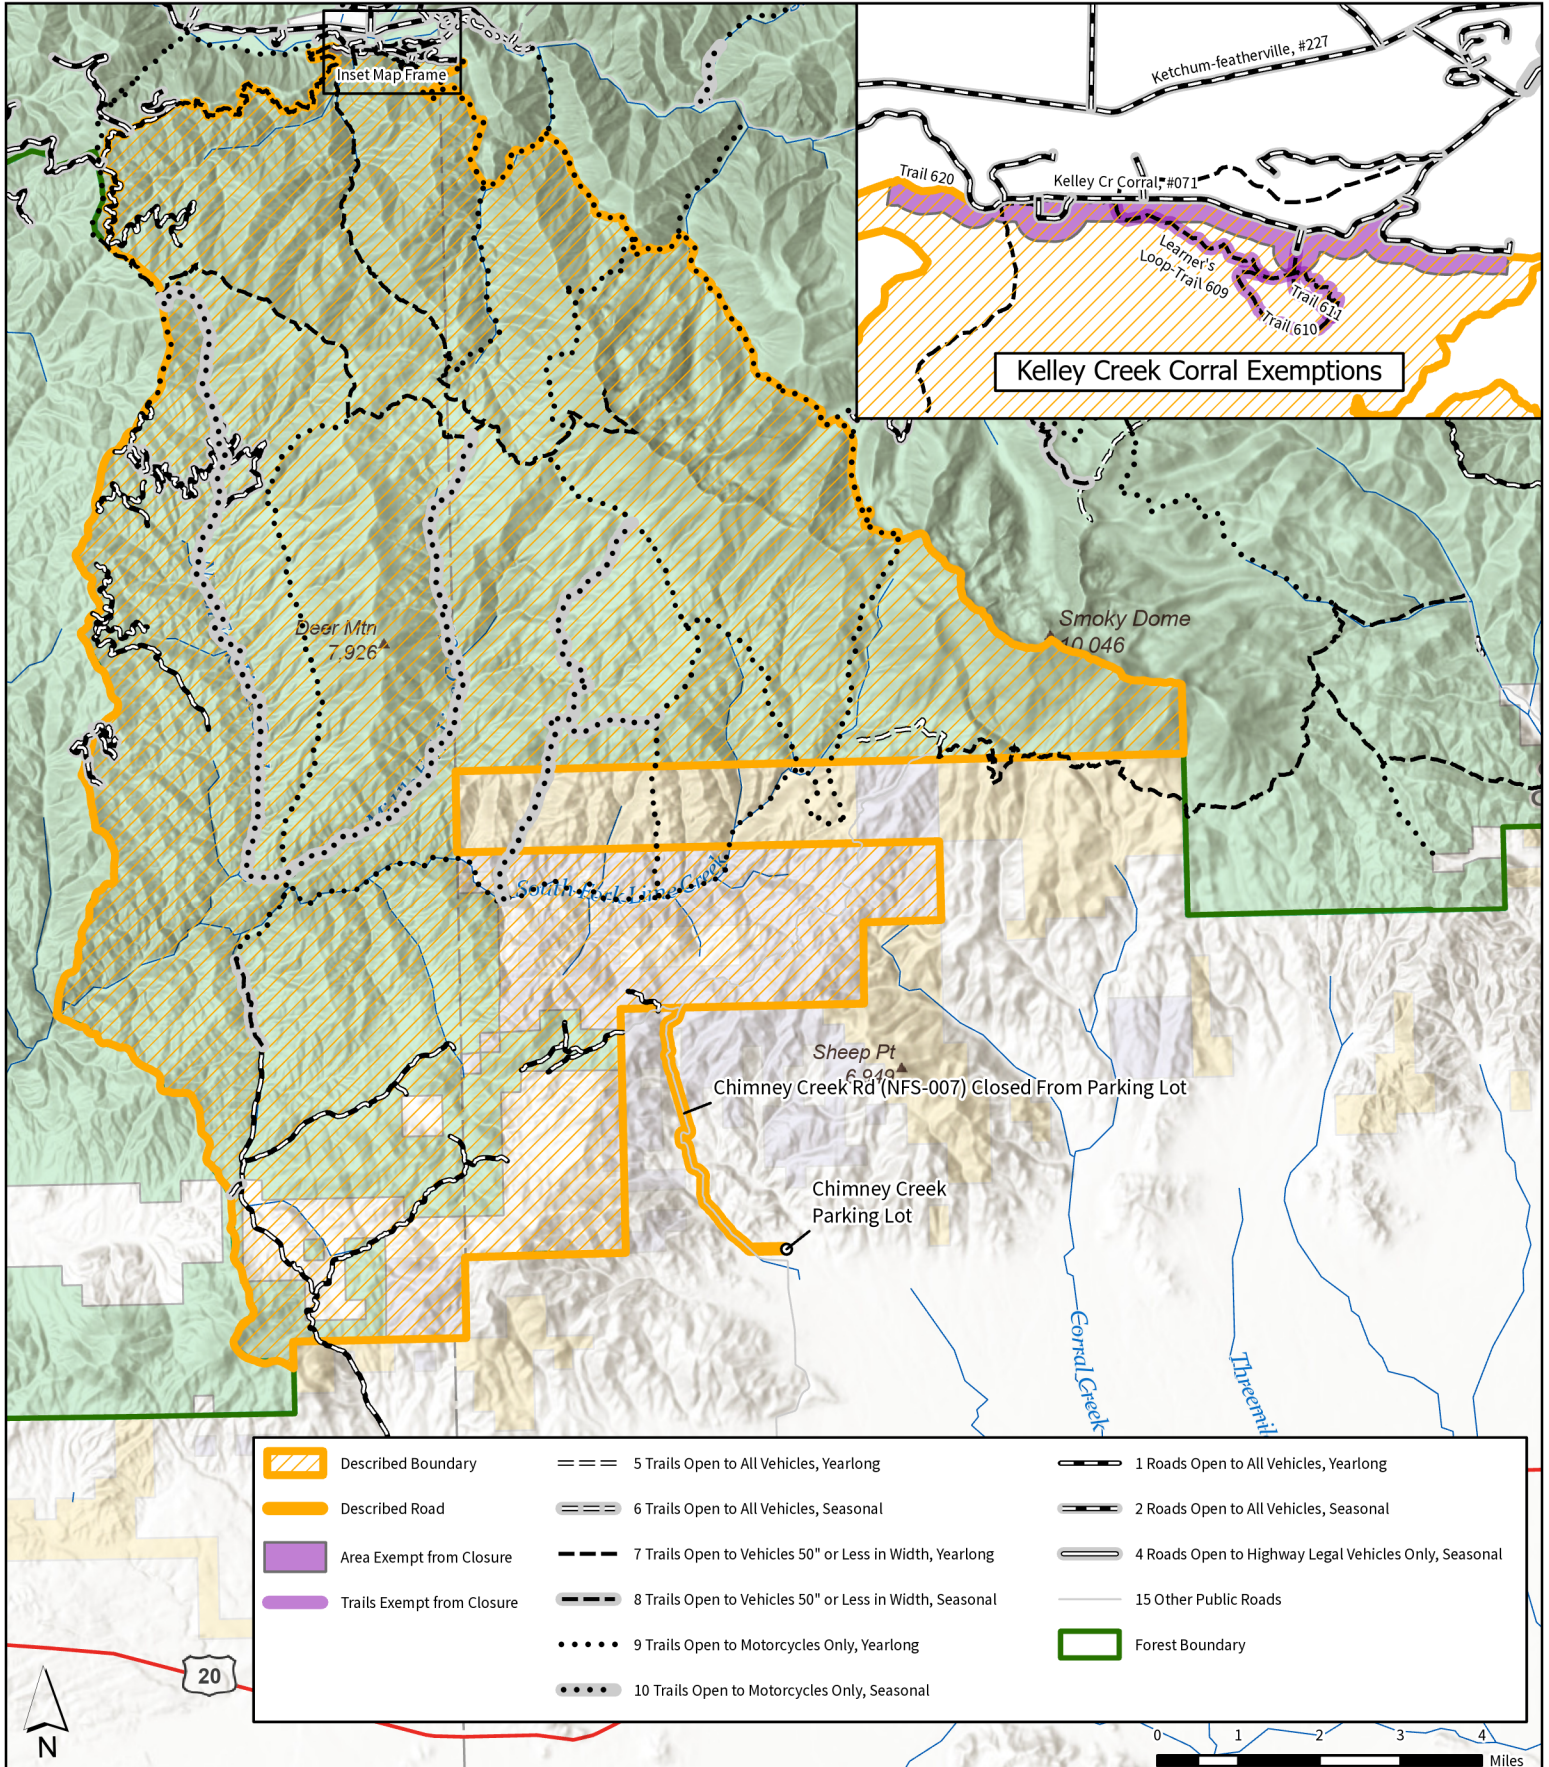

# Exhibit A

## Chimney Fire Area and Road Closure Order 0414-05-065 Sawtooth National Forest, Fairfield Ranger District

Inset Map Frame

Ketchum-featherville, #227

Trail 620

Kelley Cr Corral, #071

Learner's Loop Trail 609

Chimney Creek  
Parking Lot

Corral Creek

Threemile

	Described Boundary		5 Trails Open to All Vehicles, Yearlong		1 Roads Open to All Vehicles, Yearlong
	Described Road		6 Trails Open to All Vehicles, Seasonal		2 Roads Open to All Vehicles, Seasonal
	Area Exempt from Closure		7 Trails Open to Vehicles 50" or Less in Width, Yearlong		4 Roads Open to Highway Legal Vehicles Only, Seasonal
	Trails Exempt from Closure		8 Trails Open to Vehicles 50" or Less in Width, Seasonal		15 Other Public Roads
			9 Trails Open to Motorcycles Only, Yearlong		Forest Boundary
			10 Trails Open to Motorcycles Only, Seasonal		

20

0 1 2 3 4 Miles